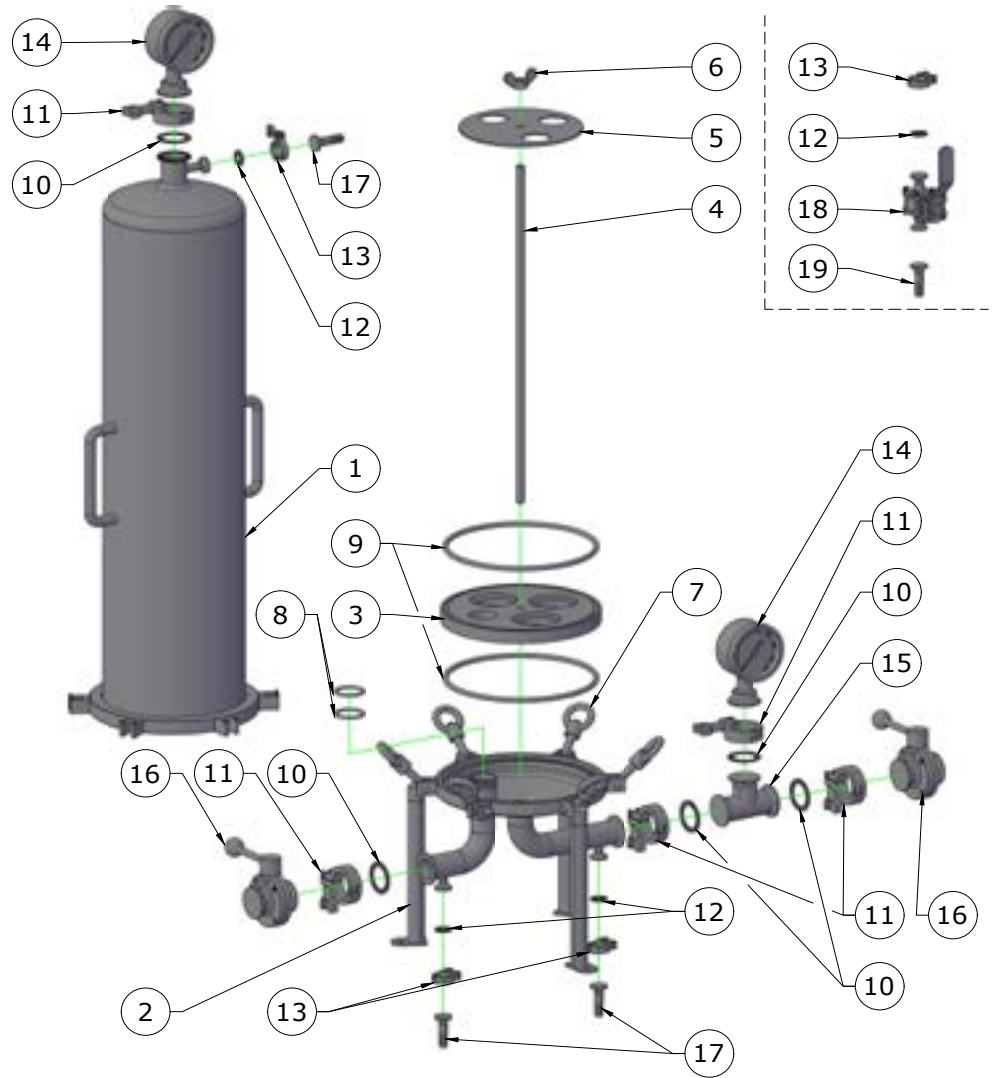

3-Round Cartridge Housing - 065109-A

EXPLODED VIEW

3-Round Cartridge Housing - 065109-A

EXPLODED VIEW PARTS LEGEND

Last updated: 11/16/2022

PART (SEE EXPLODED VIEW)	DESCRIPTION	*ITEM #	COMMENTS
1	30" 3-round dome	N/A	Can only be ordered as a whole assembled housing
2	30" 3-round base	N/A	Can only be ordered as a whole assembled housing
3	Cartridge base plate	N/A	Can only be ordered as a whole assembled housing
4	Center post		Special order
5	Cartridge top plate		Special order
6	Hold down nut		Special order
7	Eye bolt	971000	
8*	1.5" stem o-rings	971010C	It is recommended to change out simultaneously with part #9 on a regular schedule
9*	3-round base o-rings silicone	971002C	It is recommended to change out simultaneously with part #8 on a regular schedule; also available in Viton
10	1.5" TC gaskets	570002	
11	1.5" TC clamps	570022	
12	0.5" TC gasket	570000	
13	0.5" TC clamp	570020	
14	1.5" TC pressure gauge 0-58 psi	065110PG	
15	1.5" TC tee	570062	
16	1.5" TC butterfly valve	572212	
17	0.5" TC vent valve	572301	
18	0.5" TC ball valve	572220	
19	0.5" TC x 0.5" Hose Barb	570081	