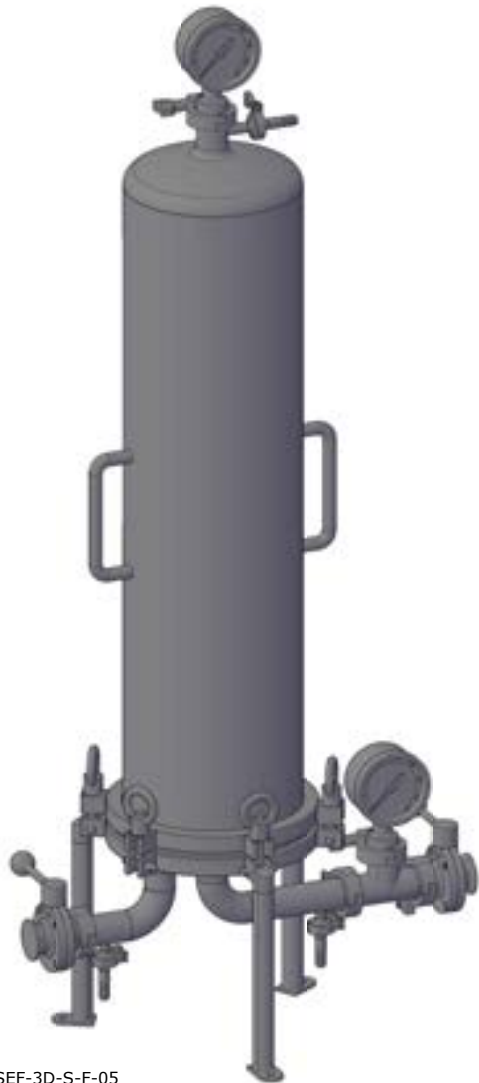

3-Round Cartridge Housing - 065109-A

EXPLODED VIEW

3-Round Cartridge Housing - 065109-A

EXPLODED VIEW PARTS LEGEND

Last updated: 11/16/2022

PART (SEE EXPLODED VIEW)	DESCRIPTION	*ITEM #	COMMENTS
1	30" 3-round dome	N/A	Can only be ordered as a whole assembled housing
2	30" 3-round base	N/A	Can only be ordered as a whole assembled housing
3	Cartridge base plate	N/A	Can only be ordered as a whole assembled housing
4	Center post		Special order
5	Cartridge top plate		Special order
6	Hold down nut		Special order
7	Eye bolt	971000	
8*	1.5" stem o-rings	971010C	It is recommended to change out simultaneously with part #9 on a regular schedule
9*	3-round base o-rings silicone	971002C	It is recommended to change out simultaneously with part #8 on a regular schedule; also available in Viton
10	1.5" TC gaskets	570002	
11	1.5" TC clamps	570022	
12	0.5" TC gasket	570000	
13	0.5" TC clamp	570020	
14	1.5" TC pressure gauge 0-58 psi	065110PG	
15	1.5" TC tee	570062	
16	1.5" TC butterfly valve	572212	
17	0.5" TC vent valve	572301	
18	0.5" TC ball valve	572220	
19	0.5" TC x 0.5" Hose Barb	570081	